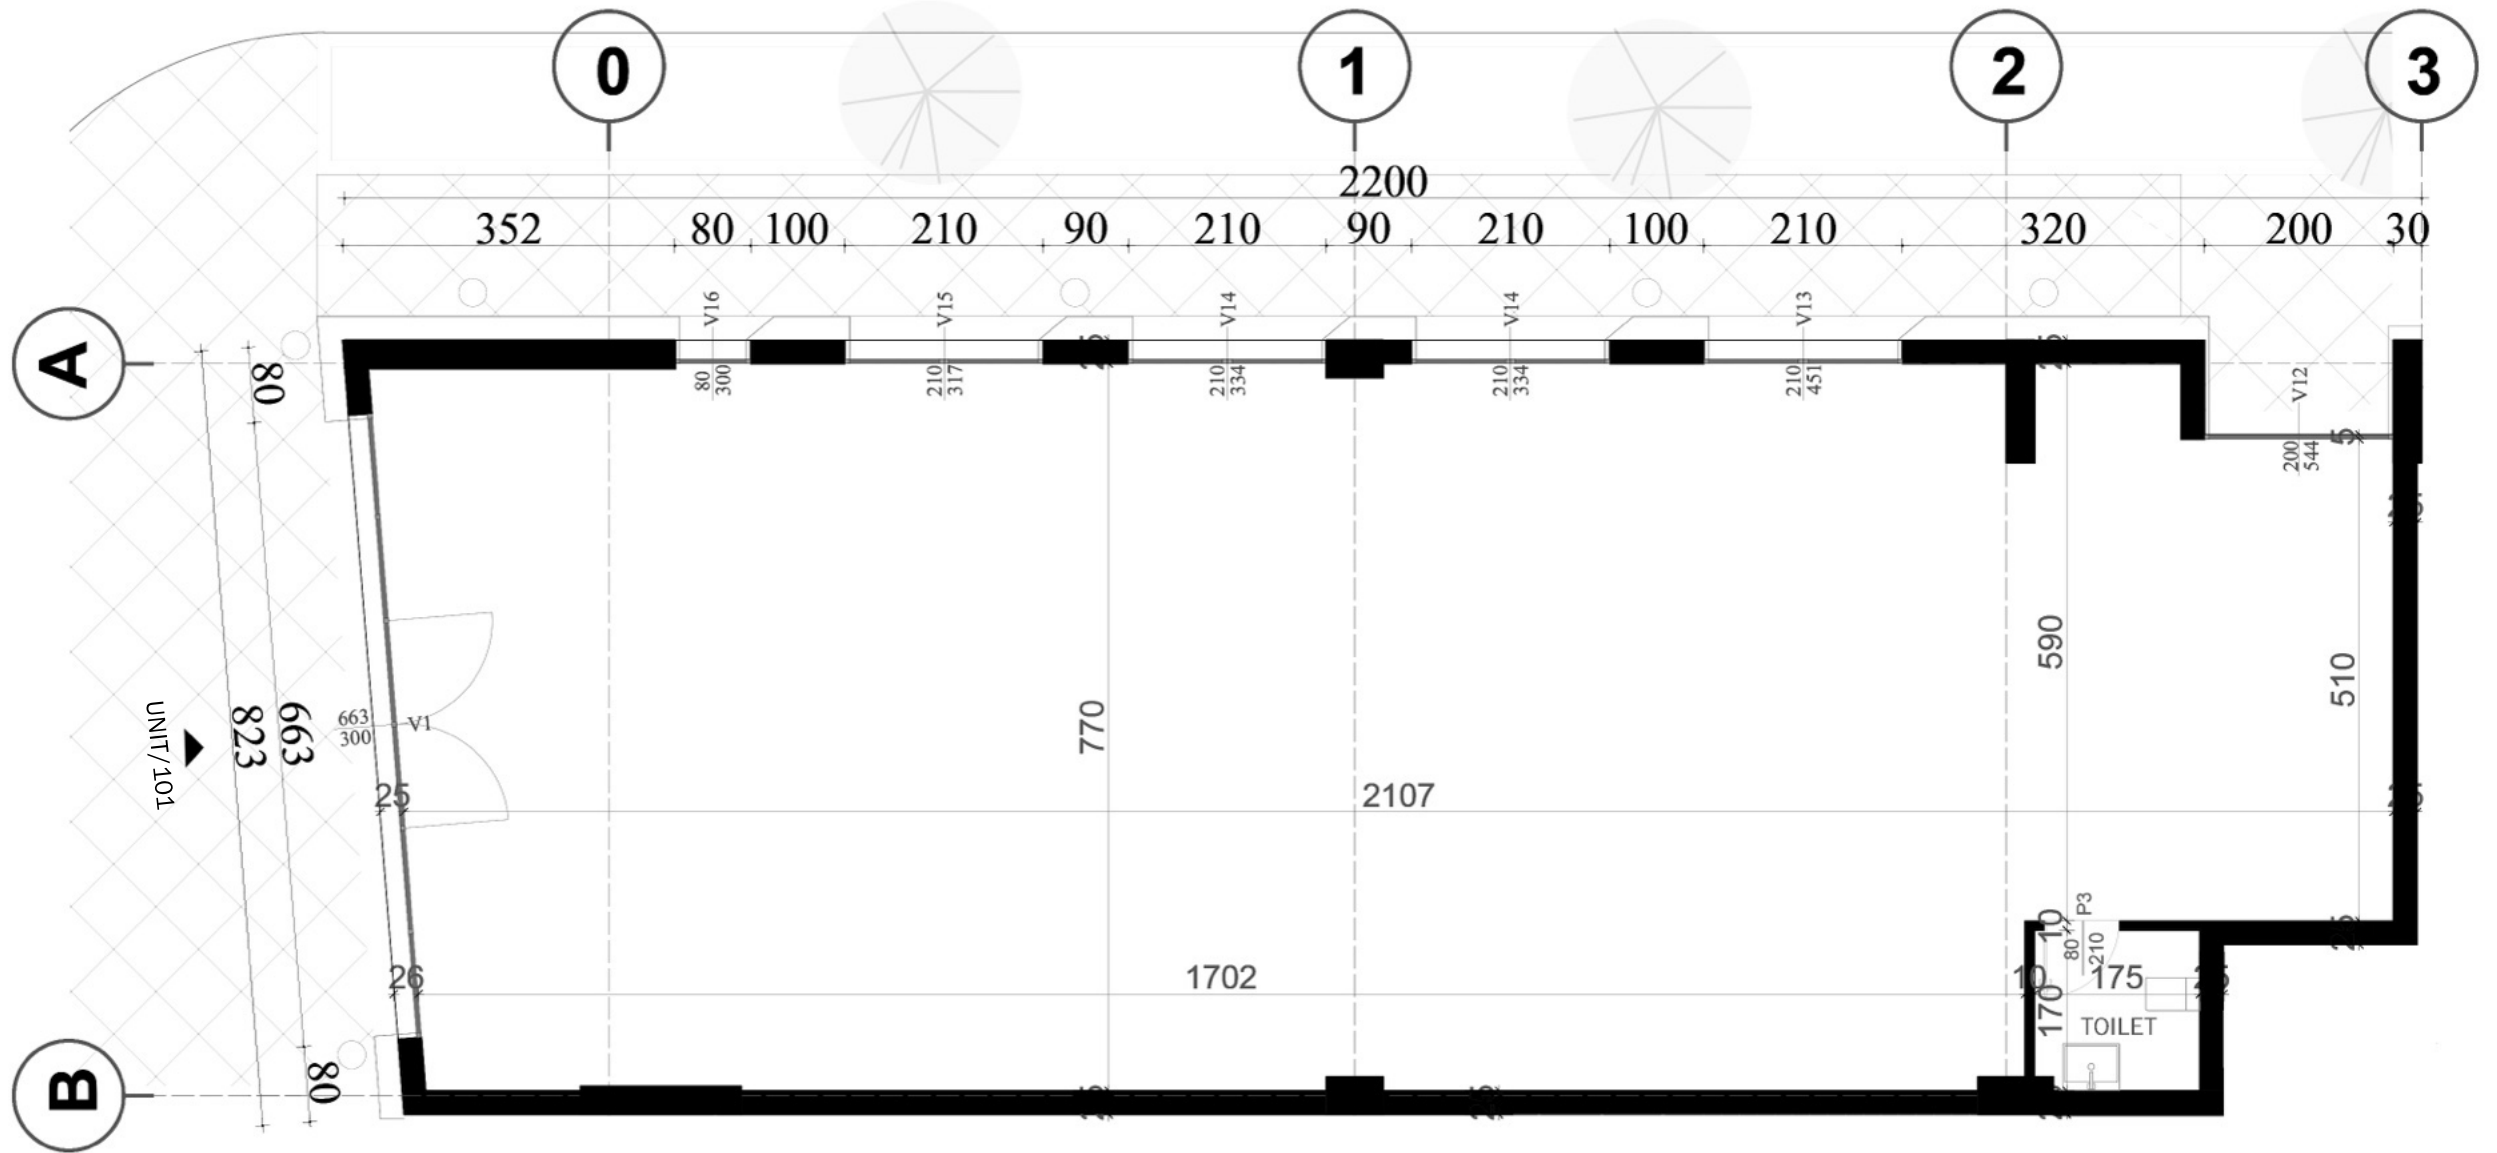

# NJESIA 101

KATI I PARE

KUOTA:

**+0.00**

---

SIPERFAQE E NJESIS:

**169m<sup>2</sup>**

---