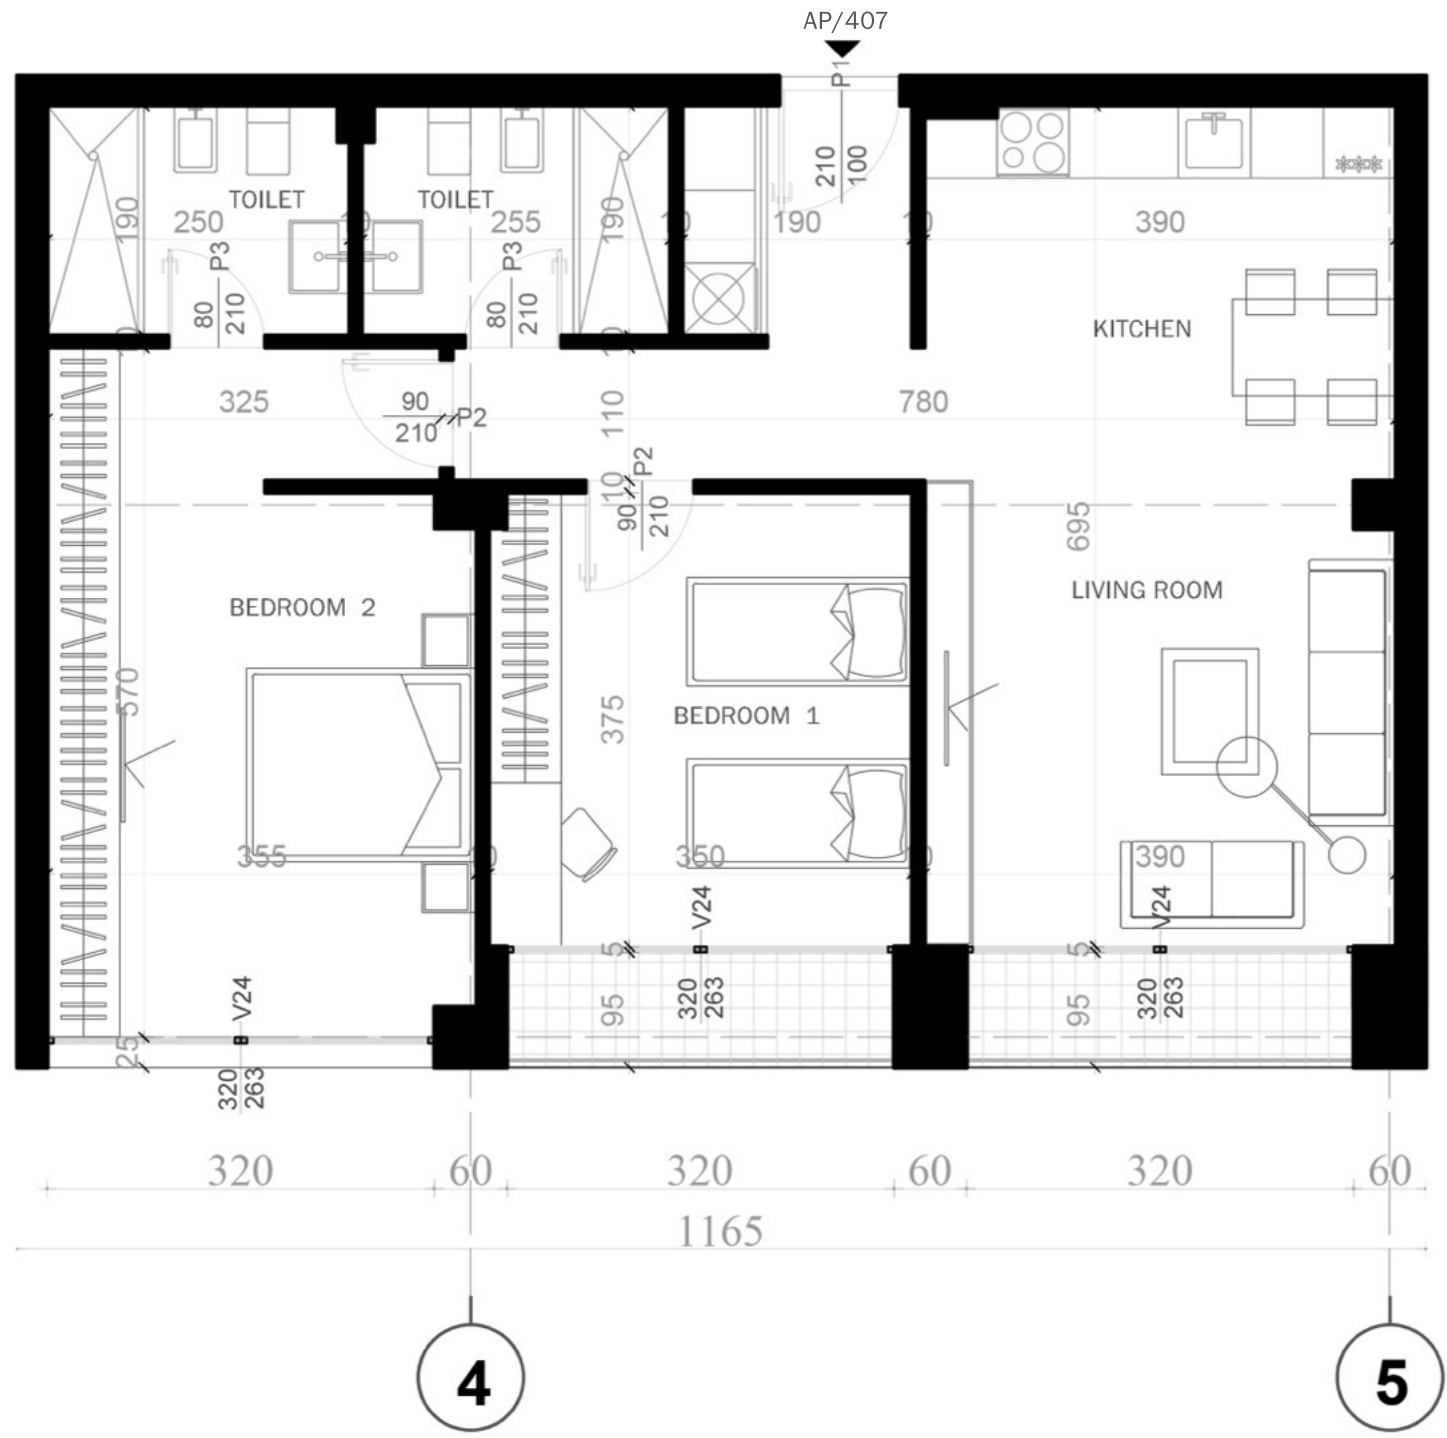

RESIDENTIAL COMPLEX

GROW GREEN

BUILDING 1

APT/407
 FOURTH FLOOR
 QUOTE +11.22

LIVING ROOM
 KITCHEN
 2 BEDROOMS
 2 TOILETS
 BALCONY

APARTAMENT 407

APARTAMENT 407

STAIRCASE/ELEVATOR [01/02](#)

APARTAMENT TYPE:

2+1

TOTAL AREA:

114m²

COMMON AREA:

19m²

APARTAMENT AREA:

94.5m²

ORIENTATION:

SOUTH

APARTAMENT 407