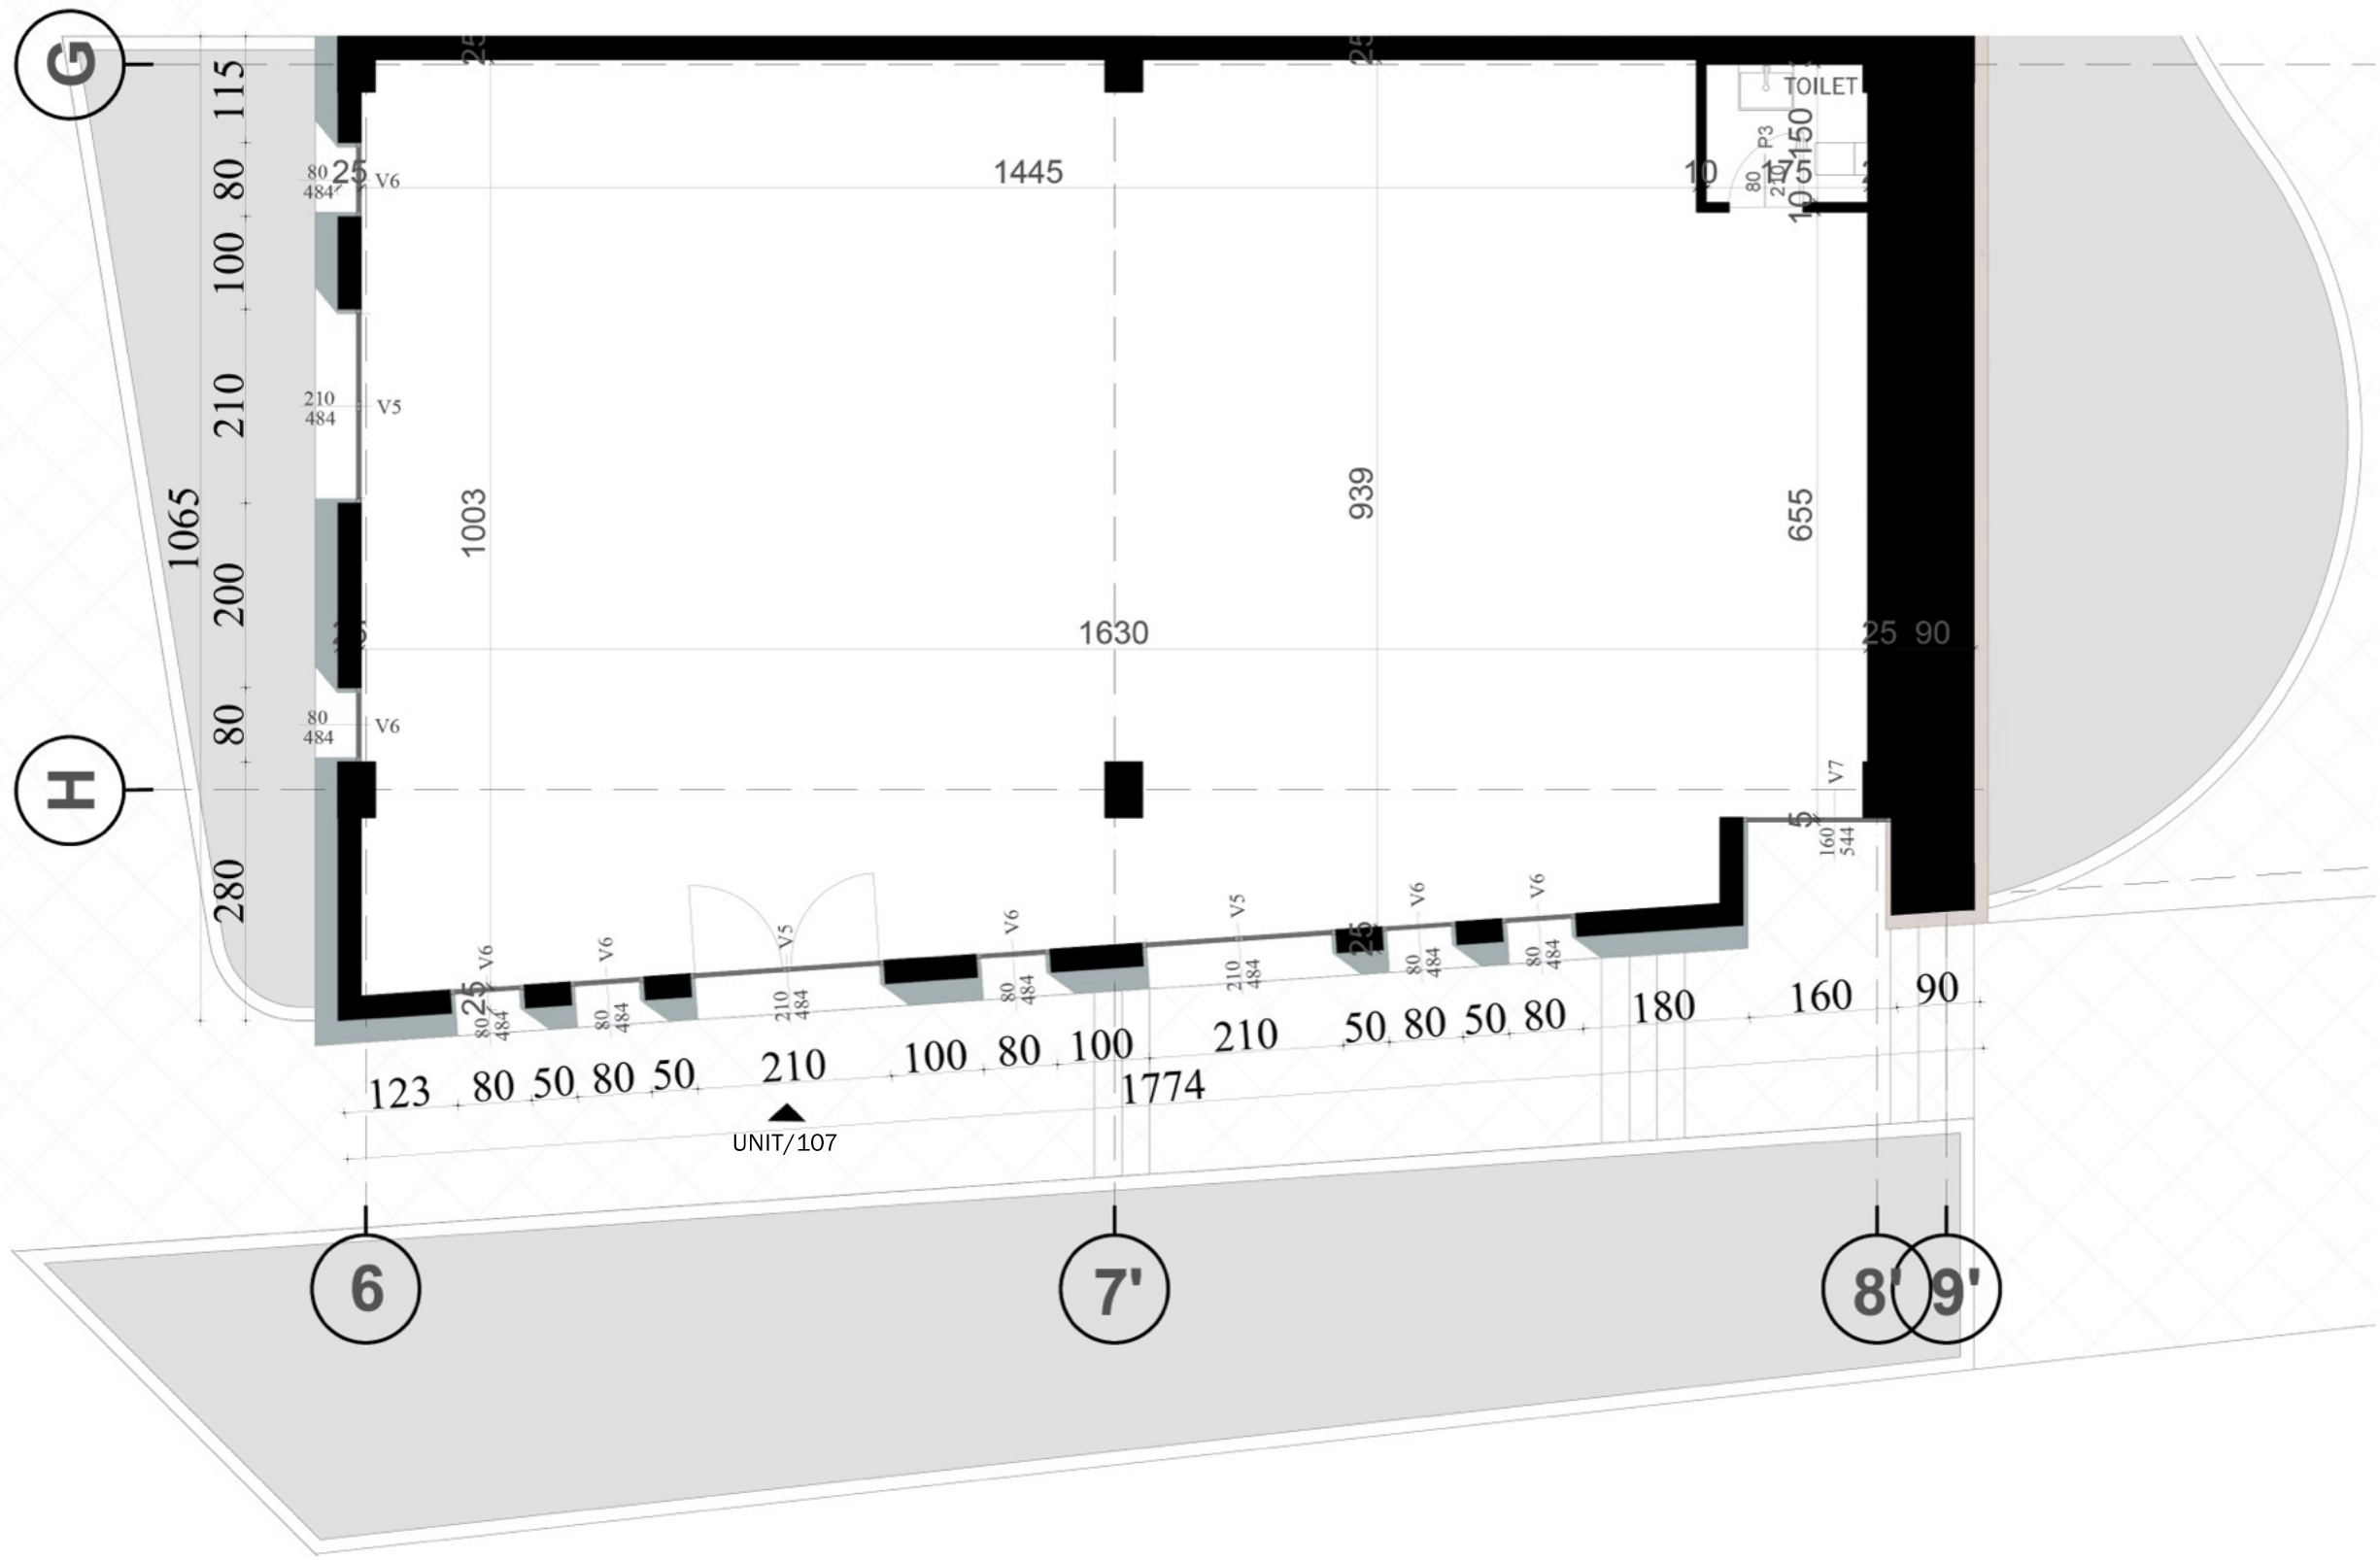

RESIDENTIAL COMPLEX

GROW GREEN

BUILDING 3

saas-architect.com

COMMERCIAL UNIT 107

UNIT 107

FIRST FLOOR

QUOTE:

±0.00

UNIT AREA:

175m²

ORIENTATION:

SOUTH-WEST

COMMERCIAL UNIT 107